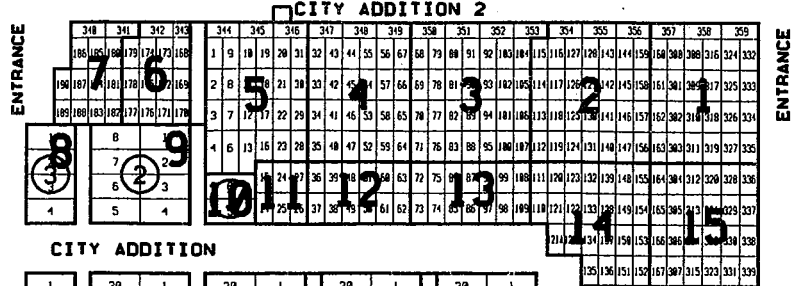

Date: 08/01/2015

File Name: ARDORMAP-2015

CITY ADDITION

FIRST ADDITION

Emergency Escape Route